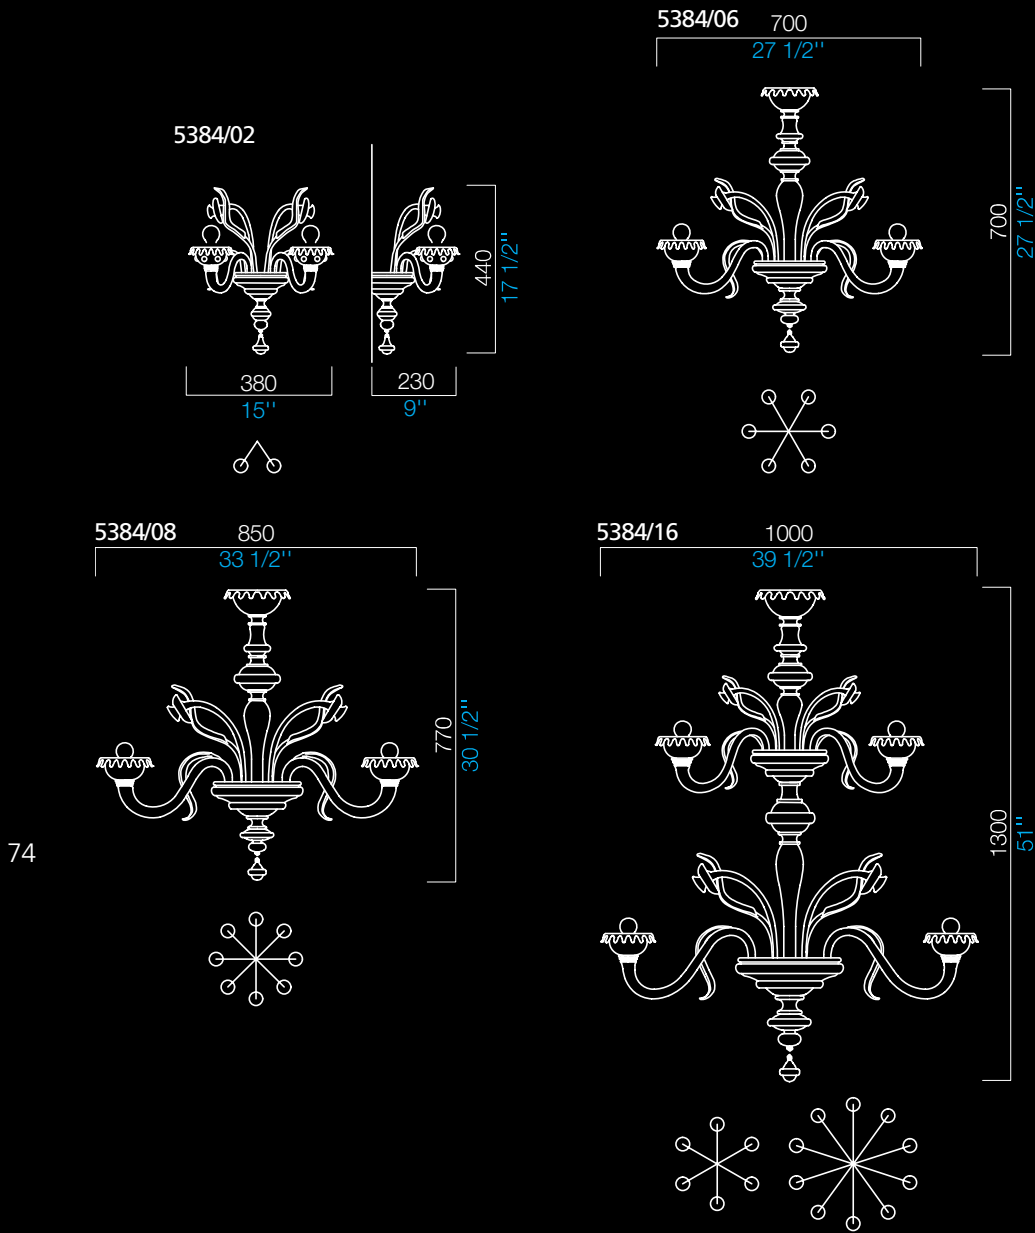

# 5384

**COLORI DISPONIBILI**  
**AVAILABLE COLORS**

VD  
viola decoro oro  
violet with gold decorations

ND  
nero decoro oro  
black with gold decorations

RD  
rosso decoro oro  
red with gold decorations